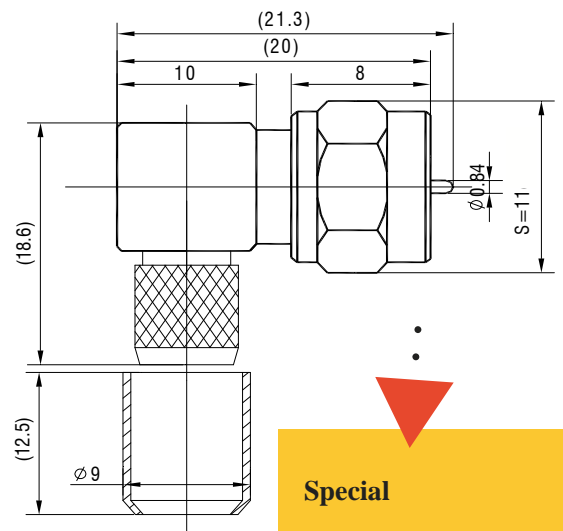

▶ A05, 9/F, Block 2, Camel Paint Building, 62 Hoi Yuen Road, Kwun Tong, Kowloon, HongKong

▶ 238, Alameda Dr. Carlos d'Assumpcao, Ed. Praca Kin Heng Long, 20G, Macau

Data sheet

Elbow Connectors for Fusion Cables

RG6 Elbow Connector for Fusion **Blue** Cable

Part No..JC3.650.343

Special

F Connectors

- Customised for Fusion
- Fits perfectly with our Fusion Red & Fusion Blue cables

RoHS

RG11 Elbow Connector for Fusion **Red** Cable