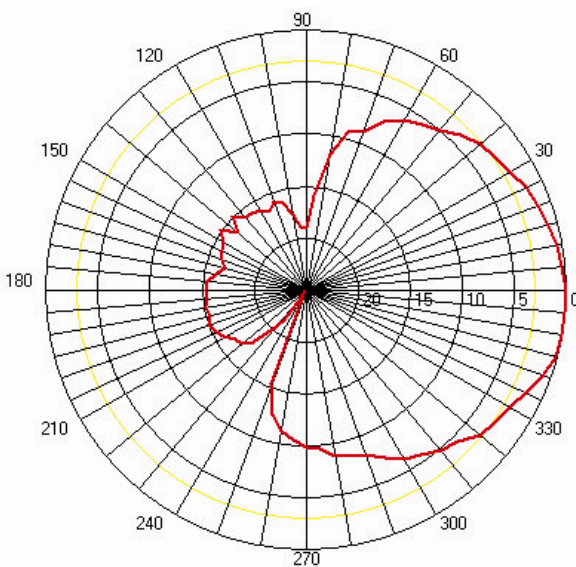

## Directional Omni Antenna 800–2500MHz

Specification	
Frequency Range -MHz	A: 800~960 B: 1710~2500
VSWR	≤1.4
Nominal Impedance -Ω	50
Gain -dB	5.5
Max. Power -W	50
Polarization	Vertical
Connector	N-female
Size -mm	Φ160x x 85
Weight g	250

Vertical

Horizontal