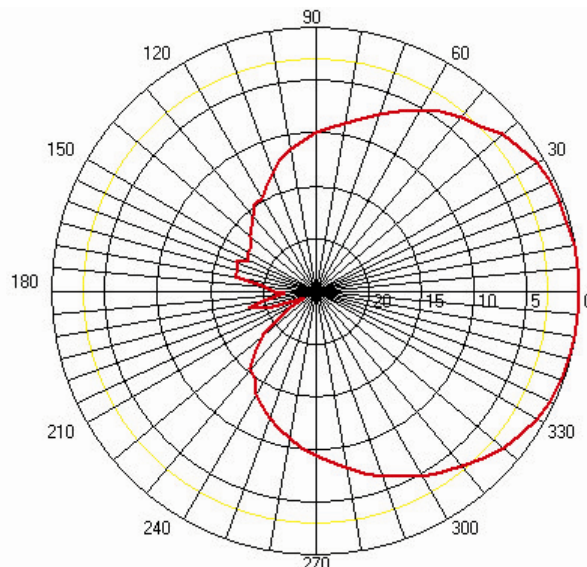

Horizontal