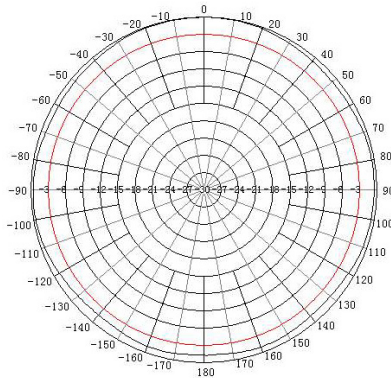

Model	DTQJ-0760YGA					
Frequency Range (MHz)	700~800	800~960	1425~1700	1700~3100	3100~3450	5150~6000
VSWR	≤ 3	≤1.5	≤1.8	≤1.5	≤2.5	≤2
Gain (dBi)	2	2.5	3	3	3	3.5
Impedance(Ω)	50					
Polarisation	Vertical					
Maximum Power (W)	100					
Connector Location	Bottom					
Connector Type	N female					
Dimension (mm)	Φ94×83 (Reflector Φ254)					
Weight (Kg)	0.7					