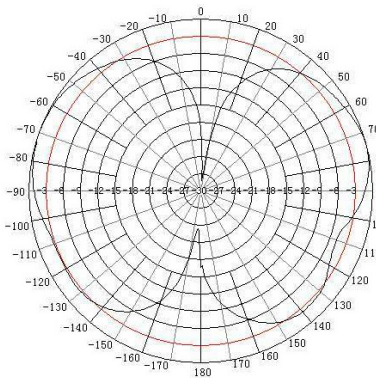

Model	DTQJ-0760YGA					
Frequency Range (MHz)	700~800	800~960	1425~1700	1700~3100	3100~3450	5150~6000
VSWR	≤ 3	≤1.5	≤1.8	≤1.5	≤2.5	≤2
Gain (dBi)	2	2.5	3	3	3	3.5
Impedance(Ω)	50					
Polarisation	Vertical					
Maximum Power (W)	100					
Connector Location	Bottom					
Connector Type	N female					
Dimension (mm)	Φ94×83 (Reflector Φ254)					
Weight (Kg)	0.7					