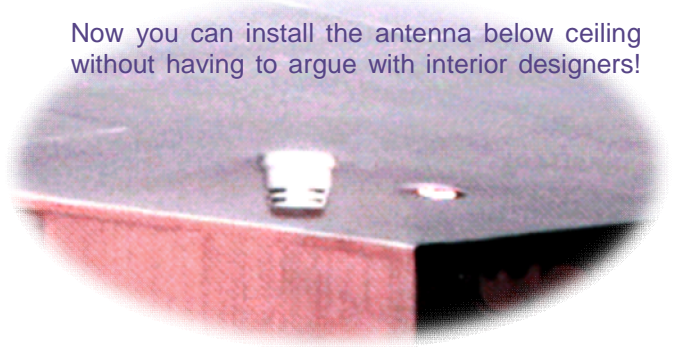

**LTE4G
READY**

Now you can install the antenna below ceiling without having to argue with interior designers!

- 2 Invisibility Modes
 - Painted in your choice of color
 - Disguise as a Smoke Detector
- World Leading Technology wideband 700 to 6000 MHz